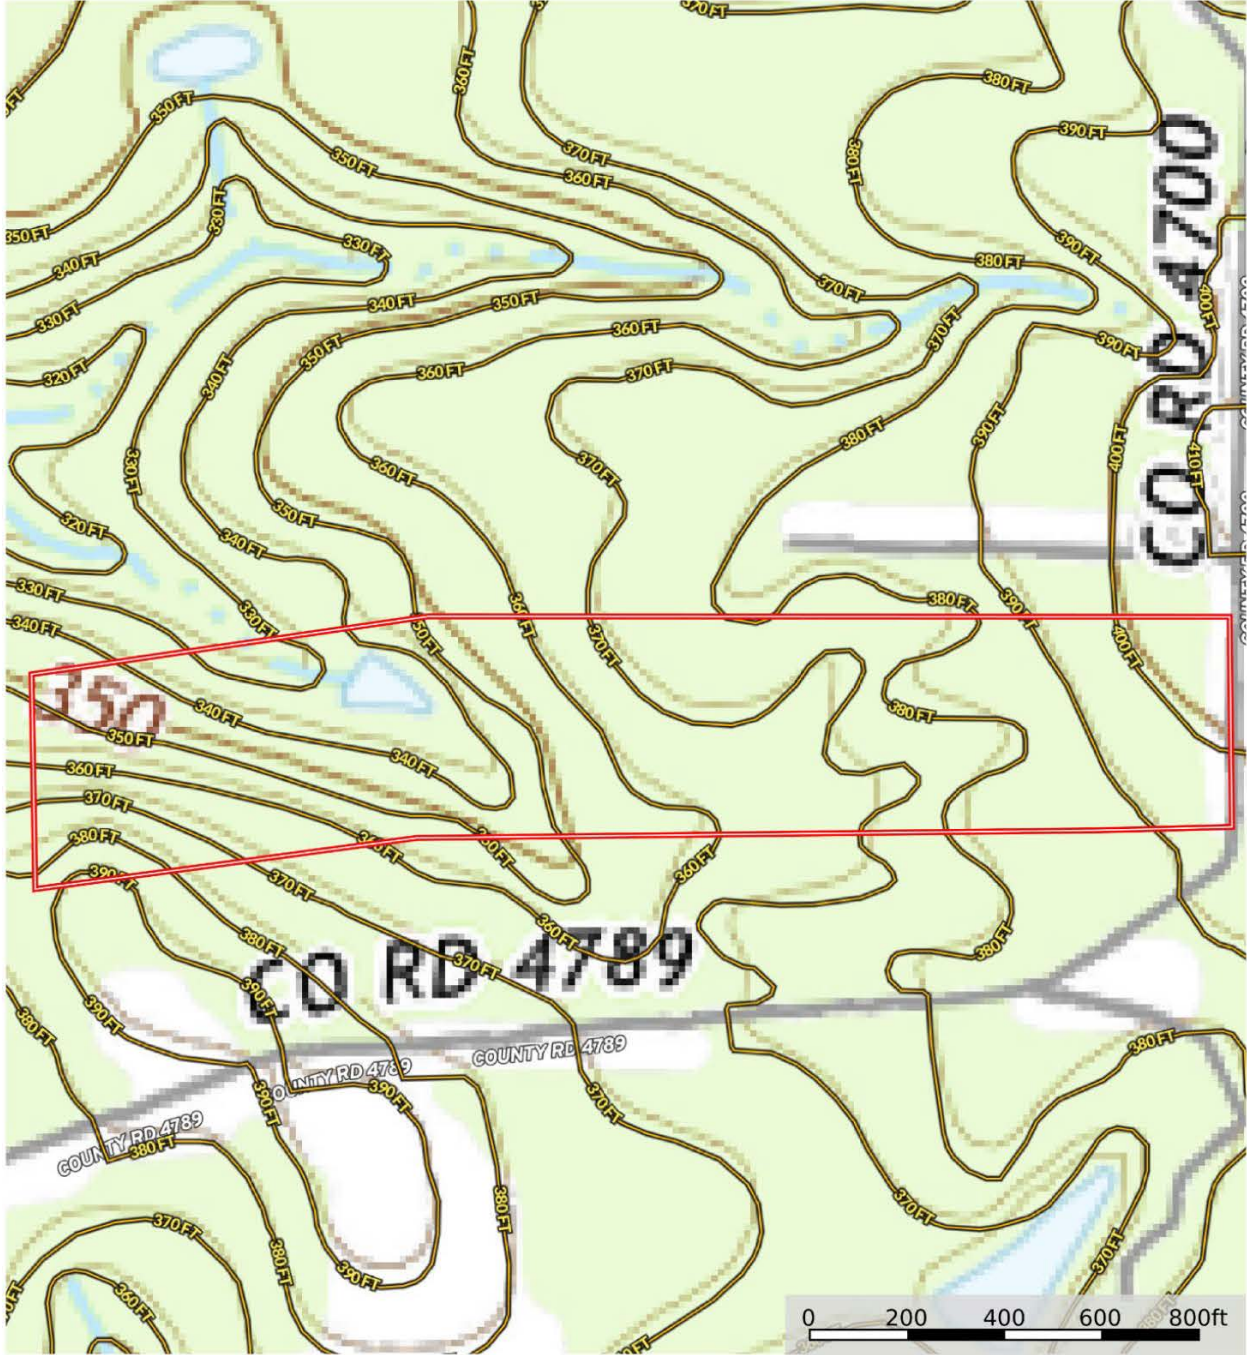

27.26ac, Shelby County, TX
Texas, AC +/-