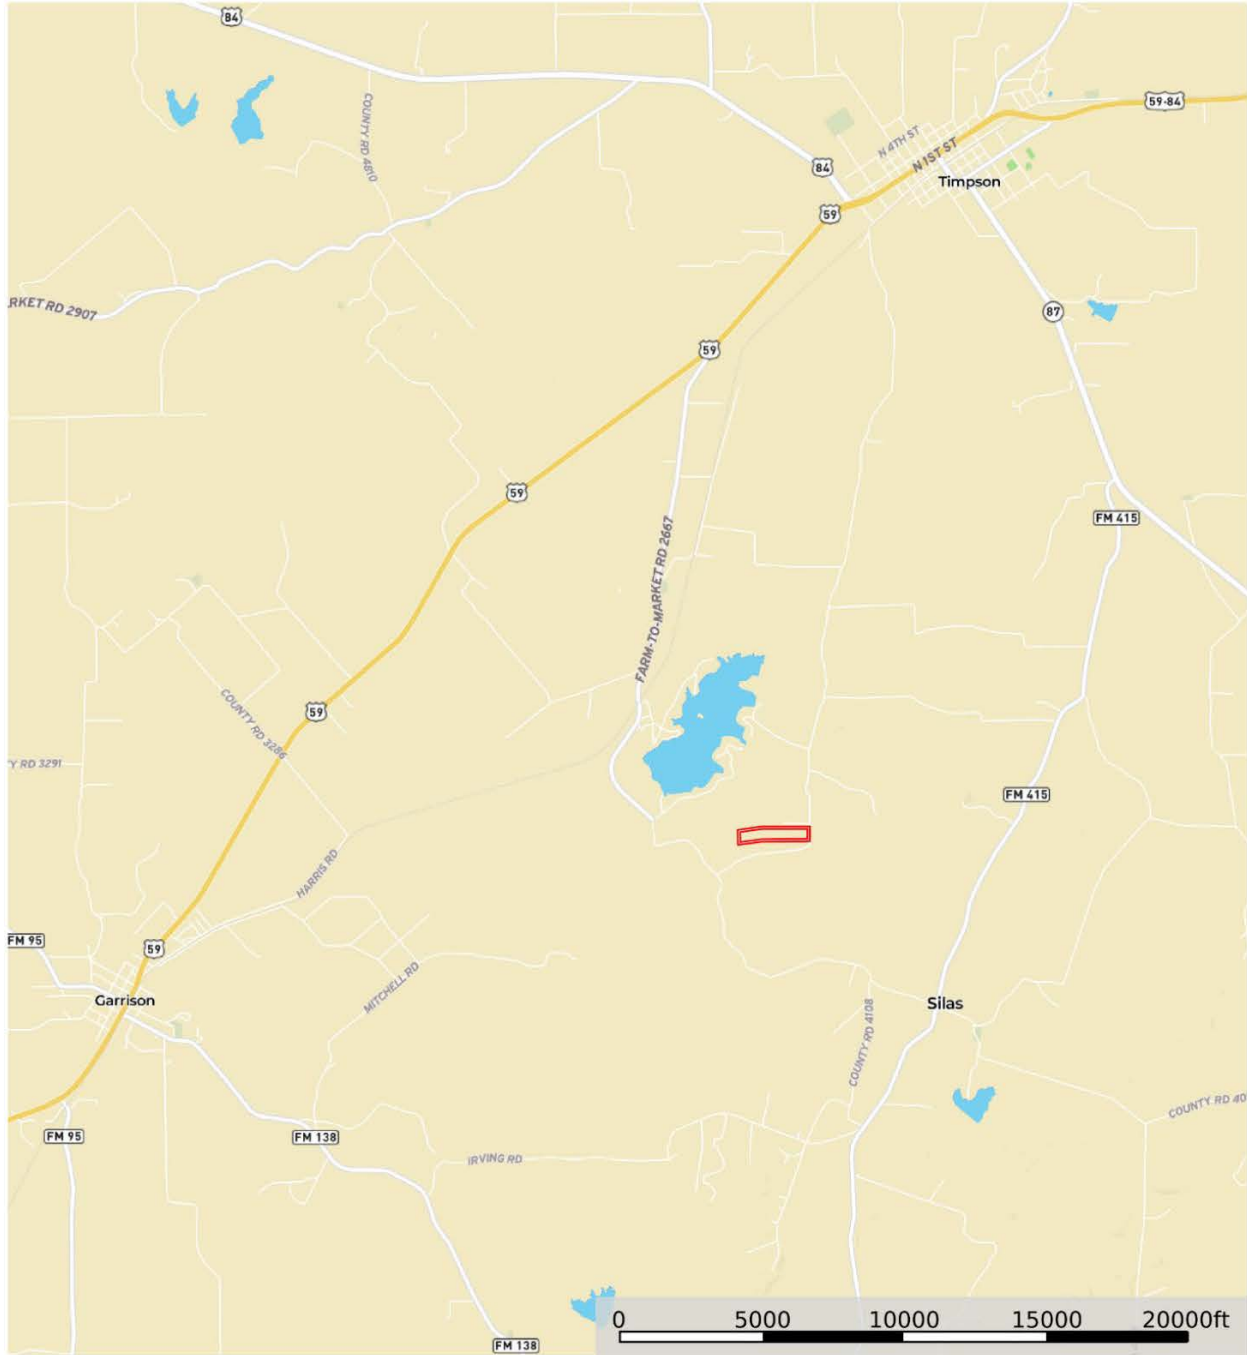

27.26ac, Shelby County, TX
Texas, AC +/-