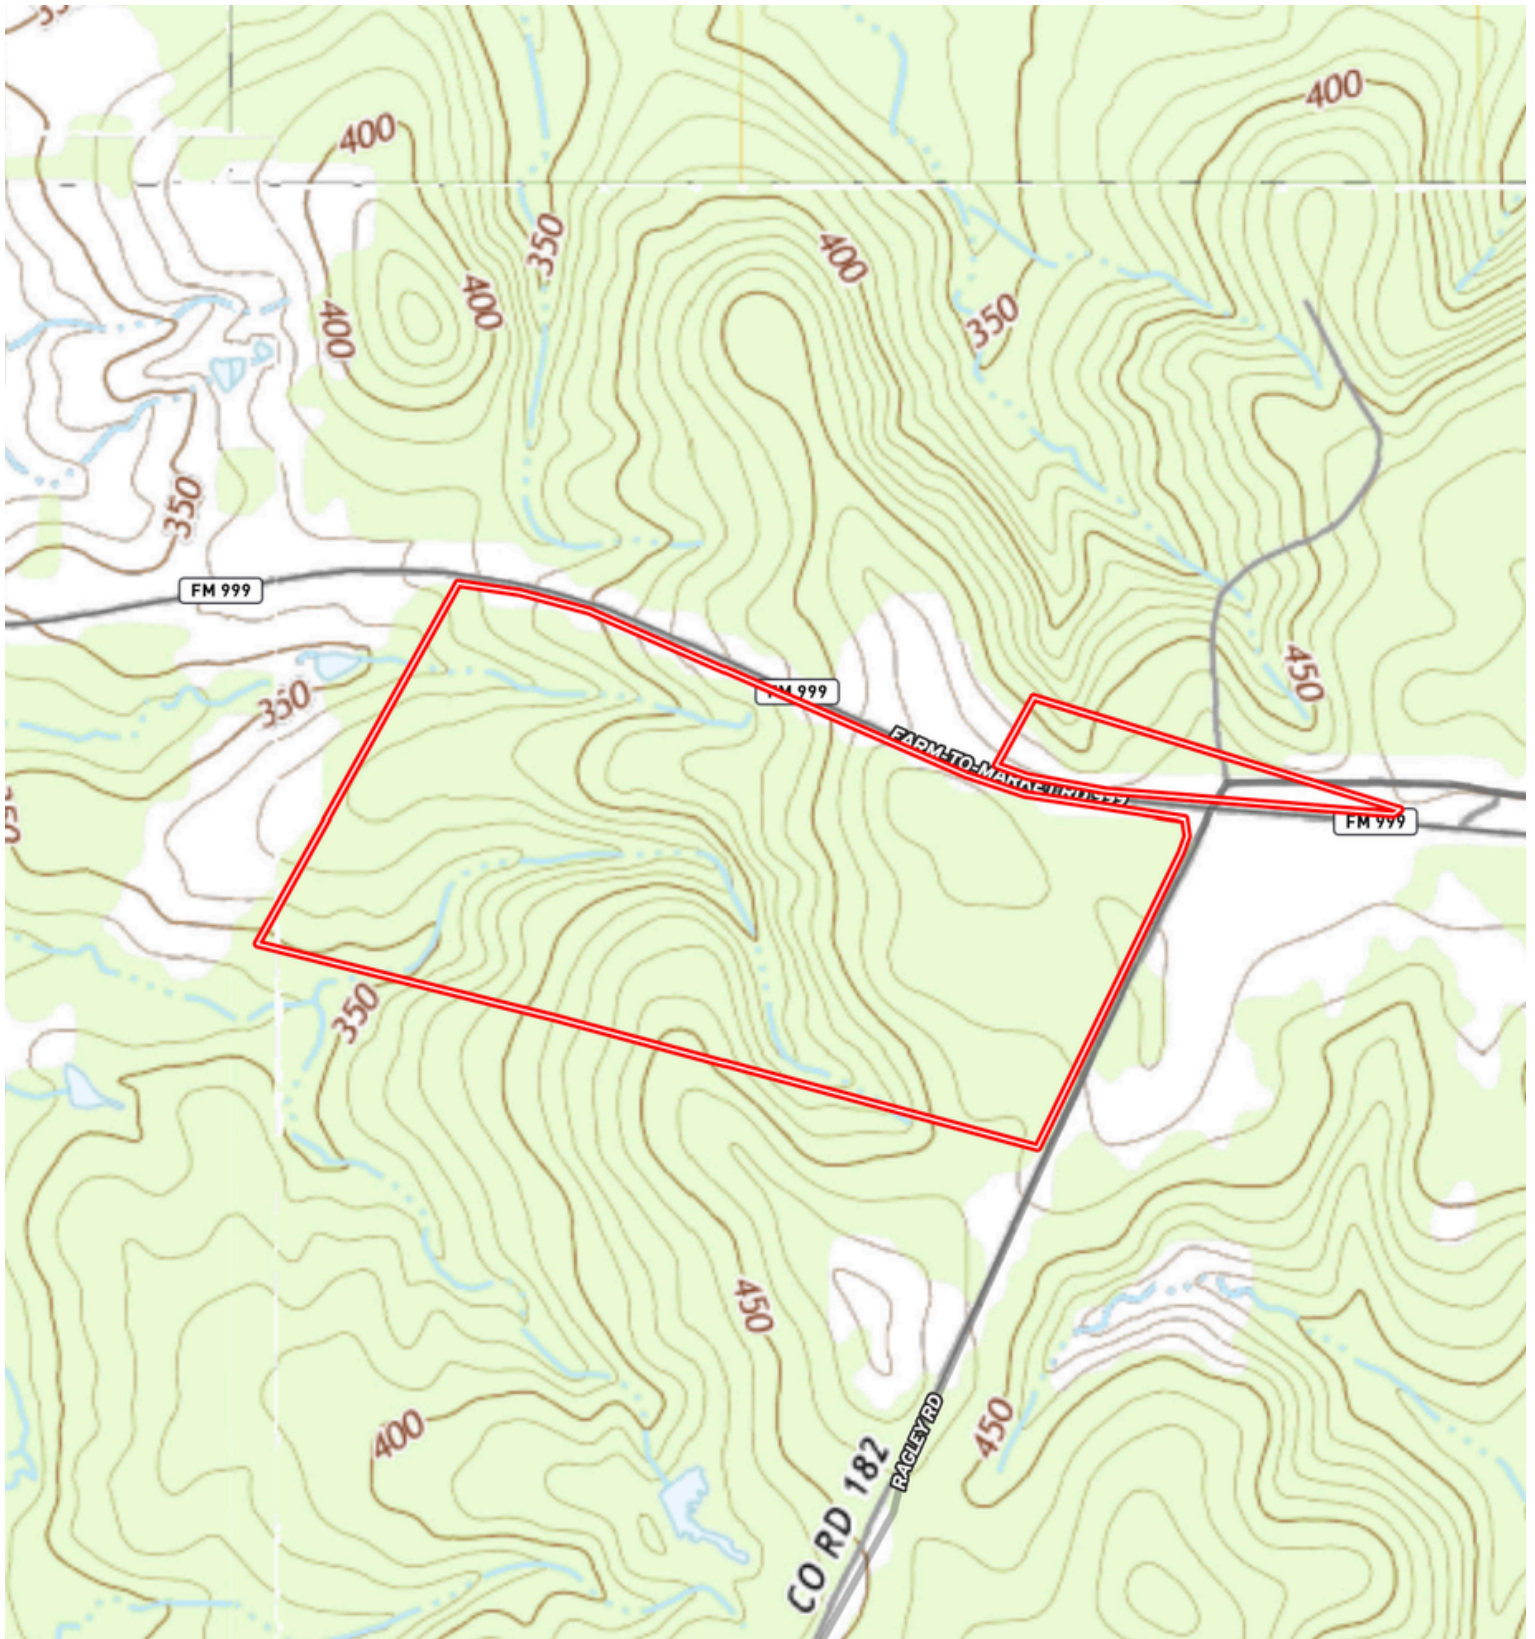

TBD FM 999,
Gary, TX 75643

TOPO

Panola County
147+/- Acres

Data presented is for reference purposes only and cannot be guaranteed.

The information contained herein was obtained from sources deemed to be reliable. Land id™ Services makes no warranties or guarantees as to the completeness or accuracy thereof.