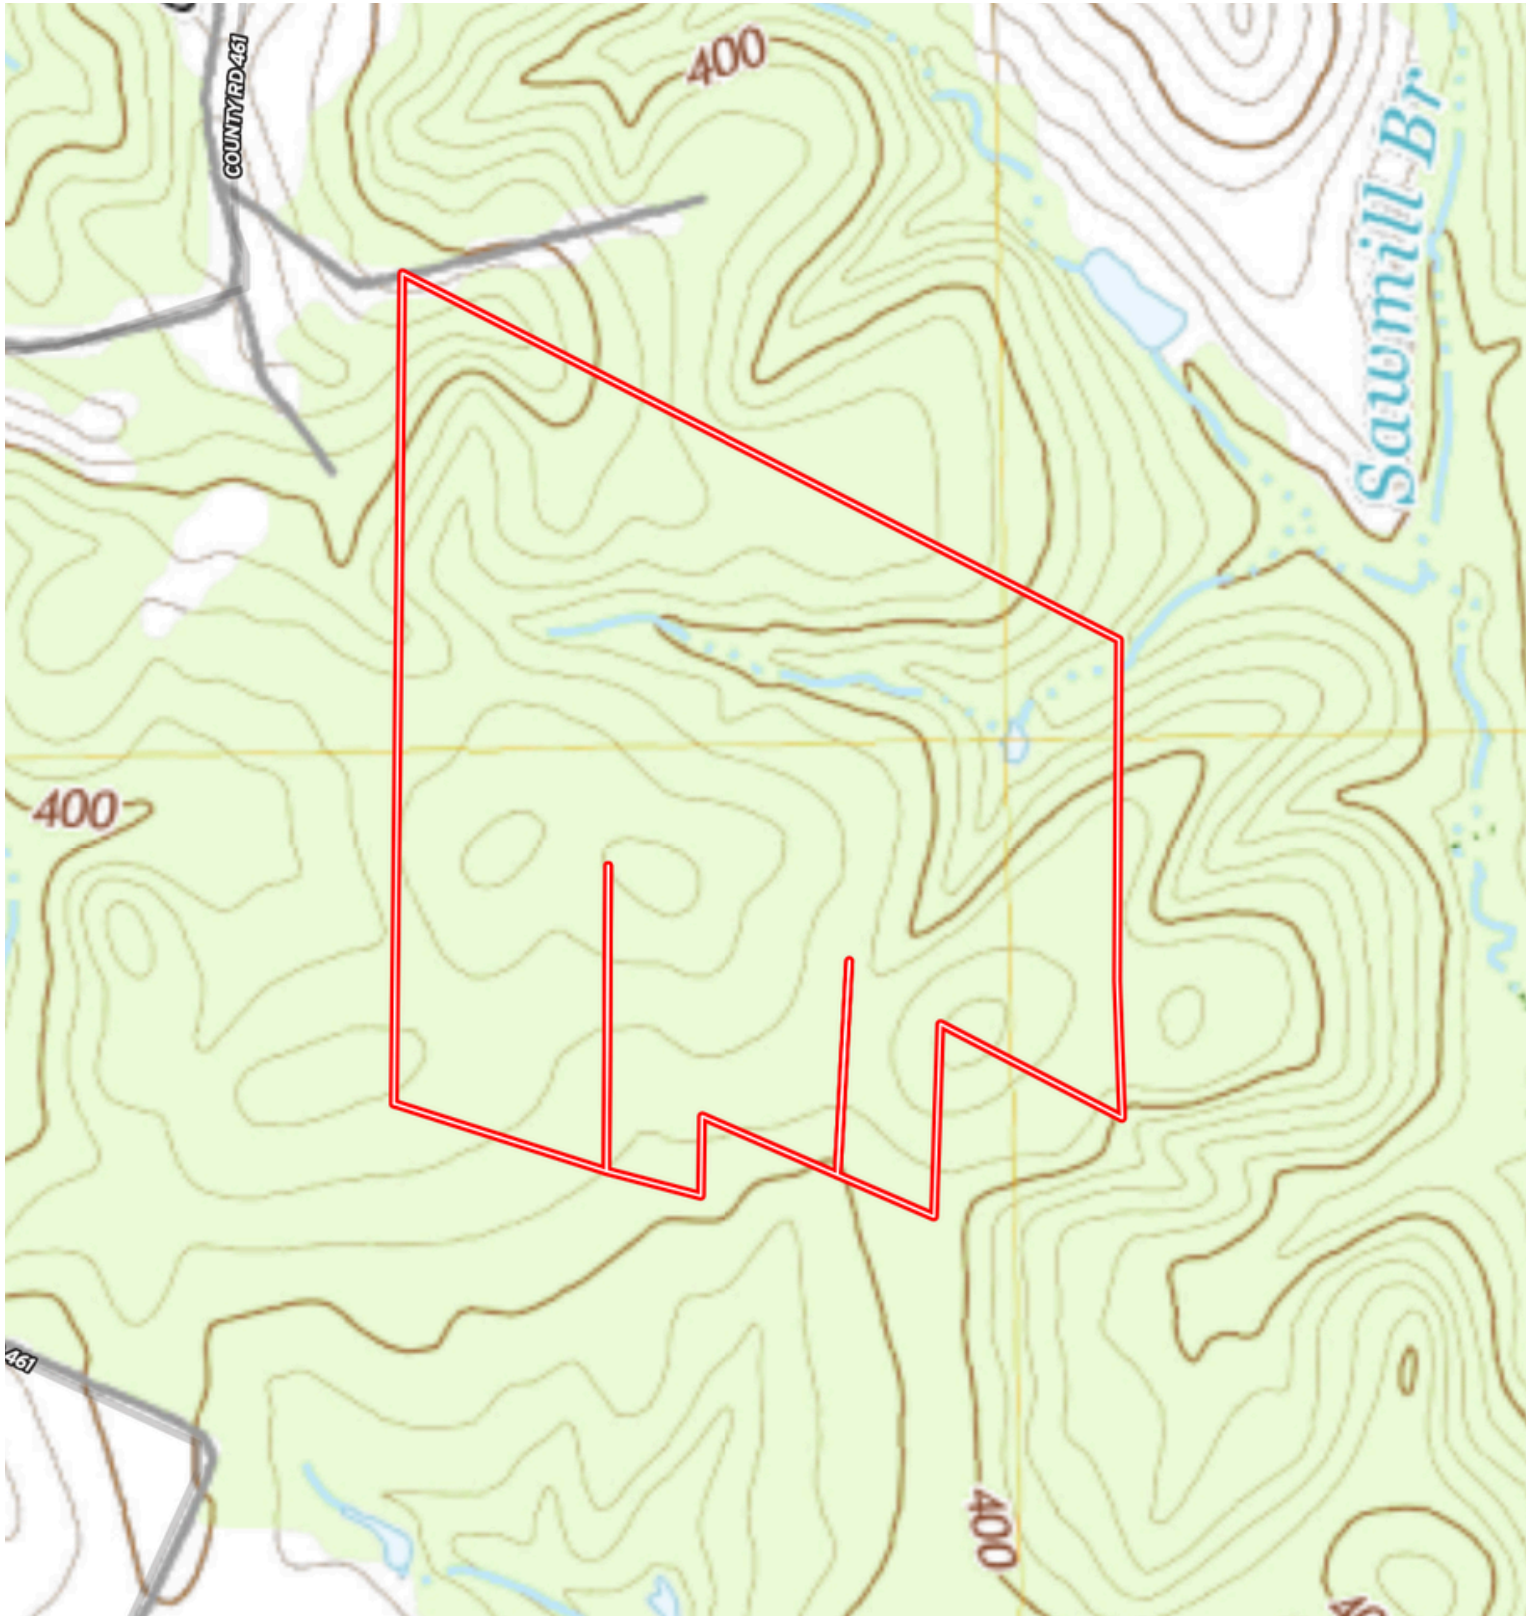

TBD CR 461,  
Laneville, TX 75667

**TOPO**

Rusk County  
110+/- Acres

Data presented is for reference purposes only and cannot be guaranteed.

The information contained herein was obtained from sources deemed to be reliable. Land ID™ Services makes no warranties or guarantees as to the completeness or accuracy thereof.