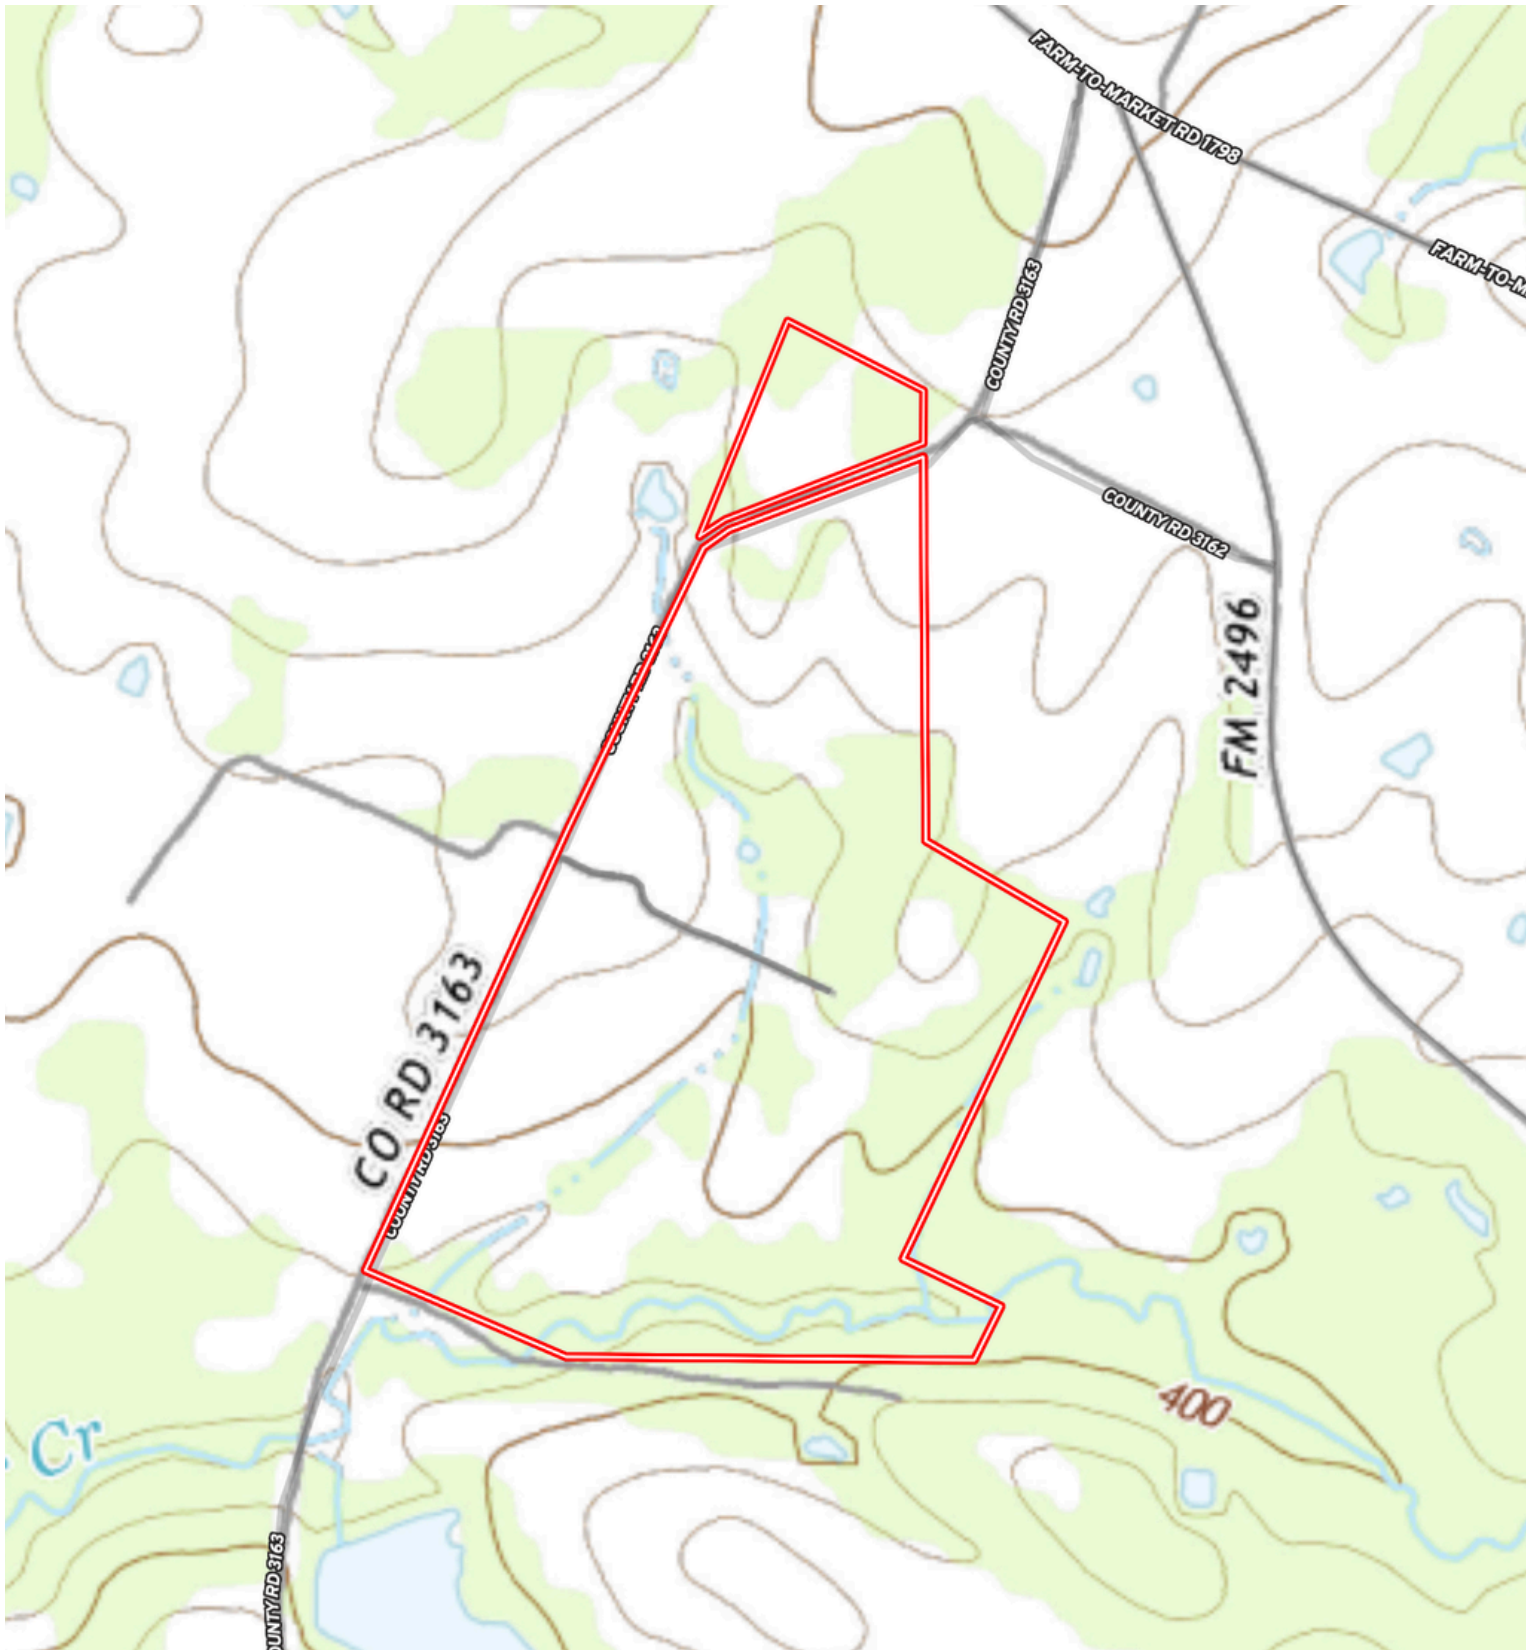

TBD CR 3163,
Laneville, TX 75667

TOPO

Rusk County
121+/- Acres

Data presented is for reference purposes only and cannot be guaranteed.

The information contained herein was obtained from sources deemed to be reliable. Land id™ Services makes no warranties or guarantees as to the completeness or accuracy thereof.