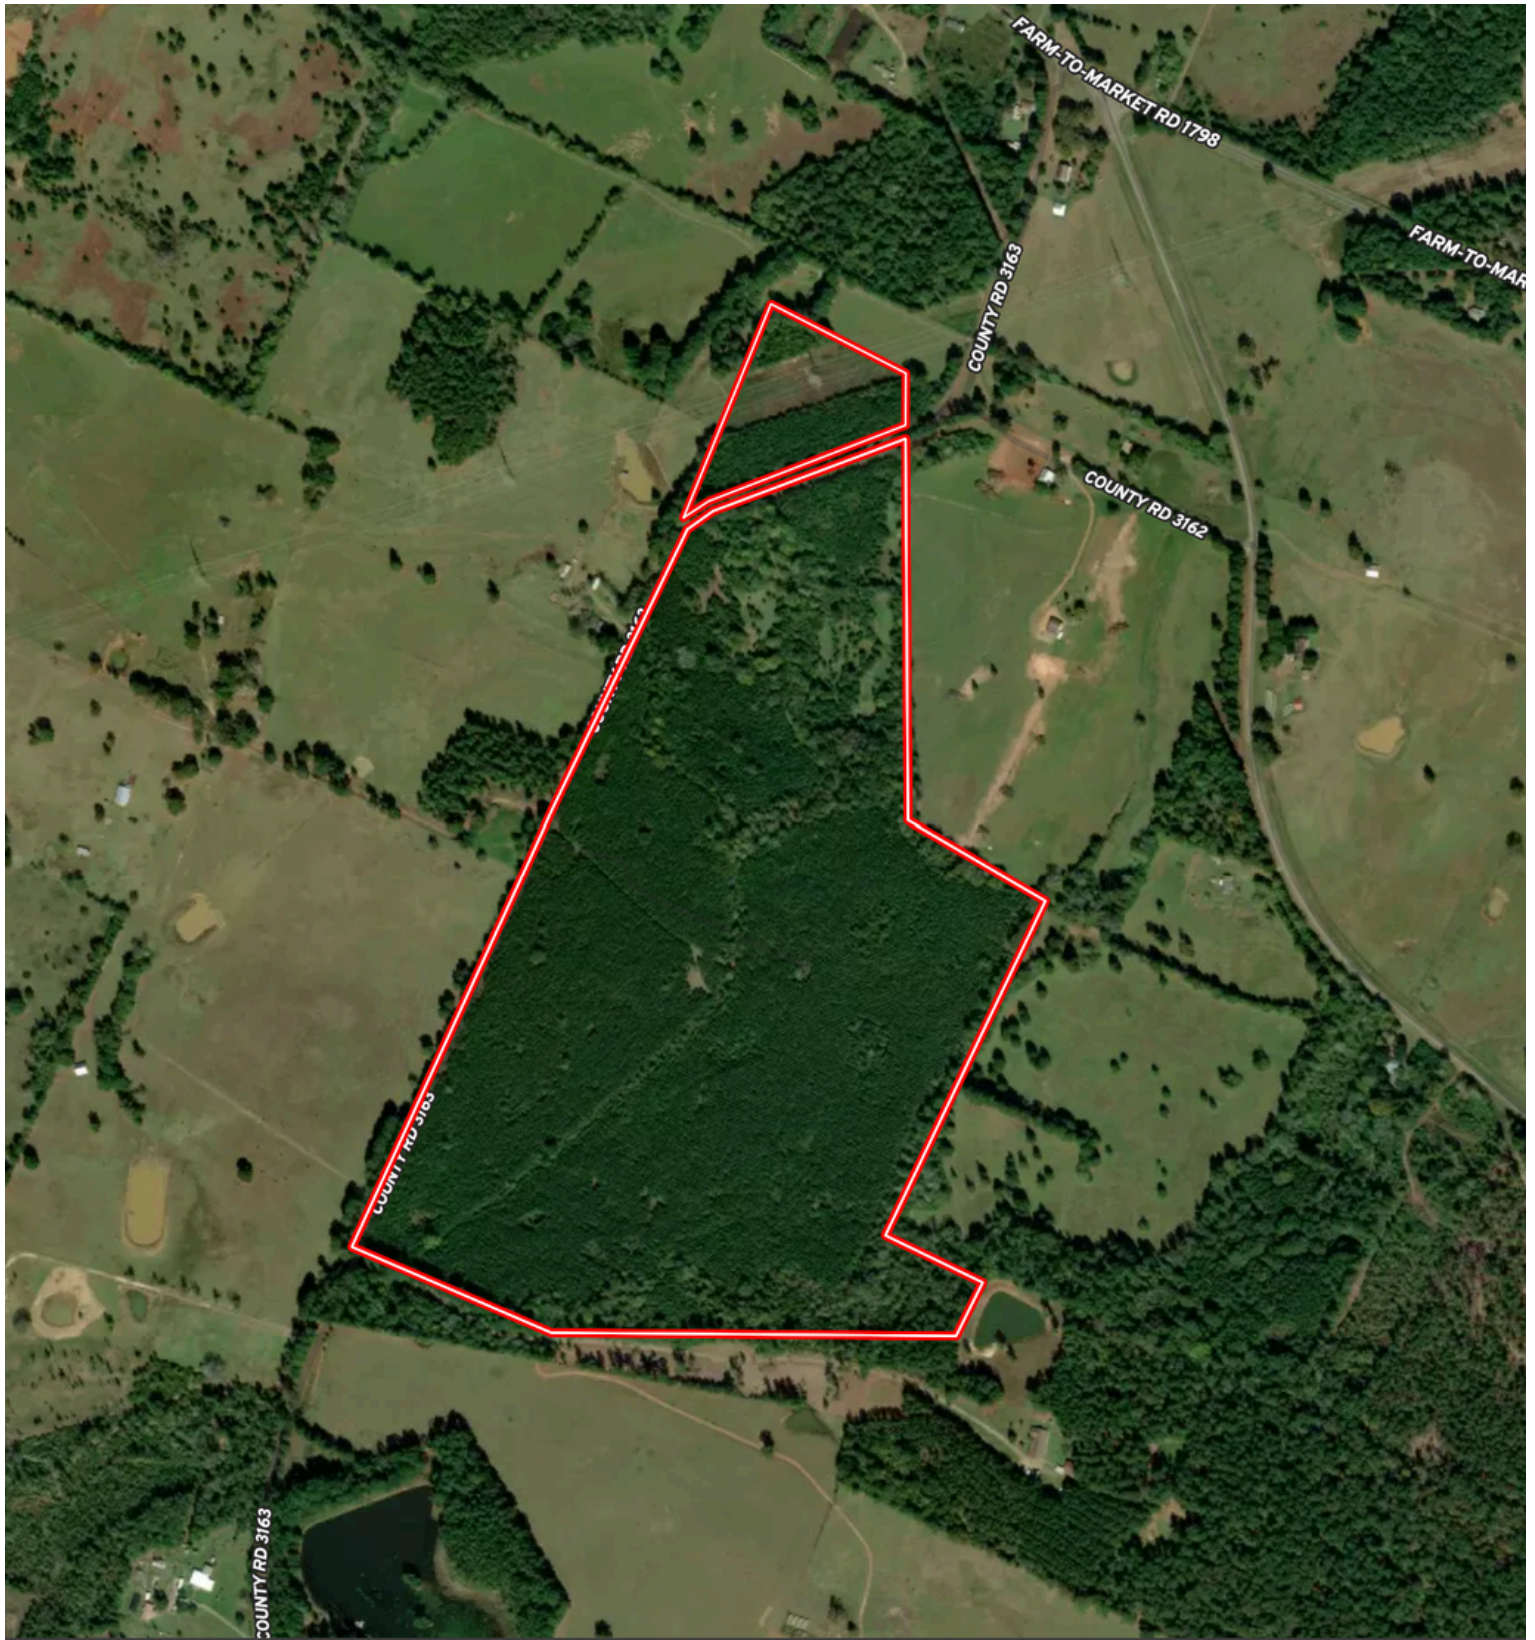

TBD CR 3163,  
Laneville, TX 75667

**AERIAL**

Rusk County  
121+/- Acres

Data presented is for reference purposes only and cannot be guaranteed.

The information contained herein was obtained from sources deemed to be reliable. Land ID™ Services makes no warranties or guarantees as to the completeness or accuracy thereof.