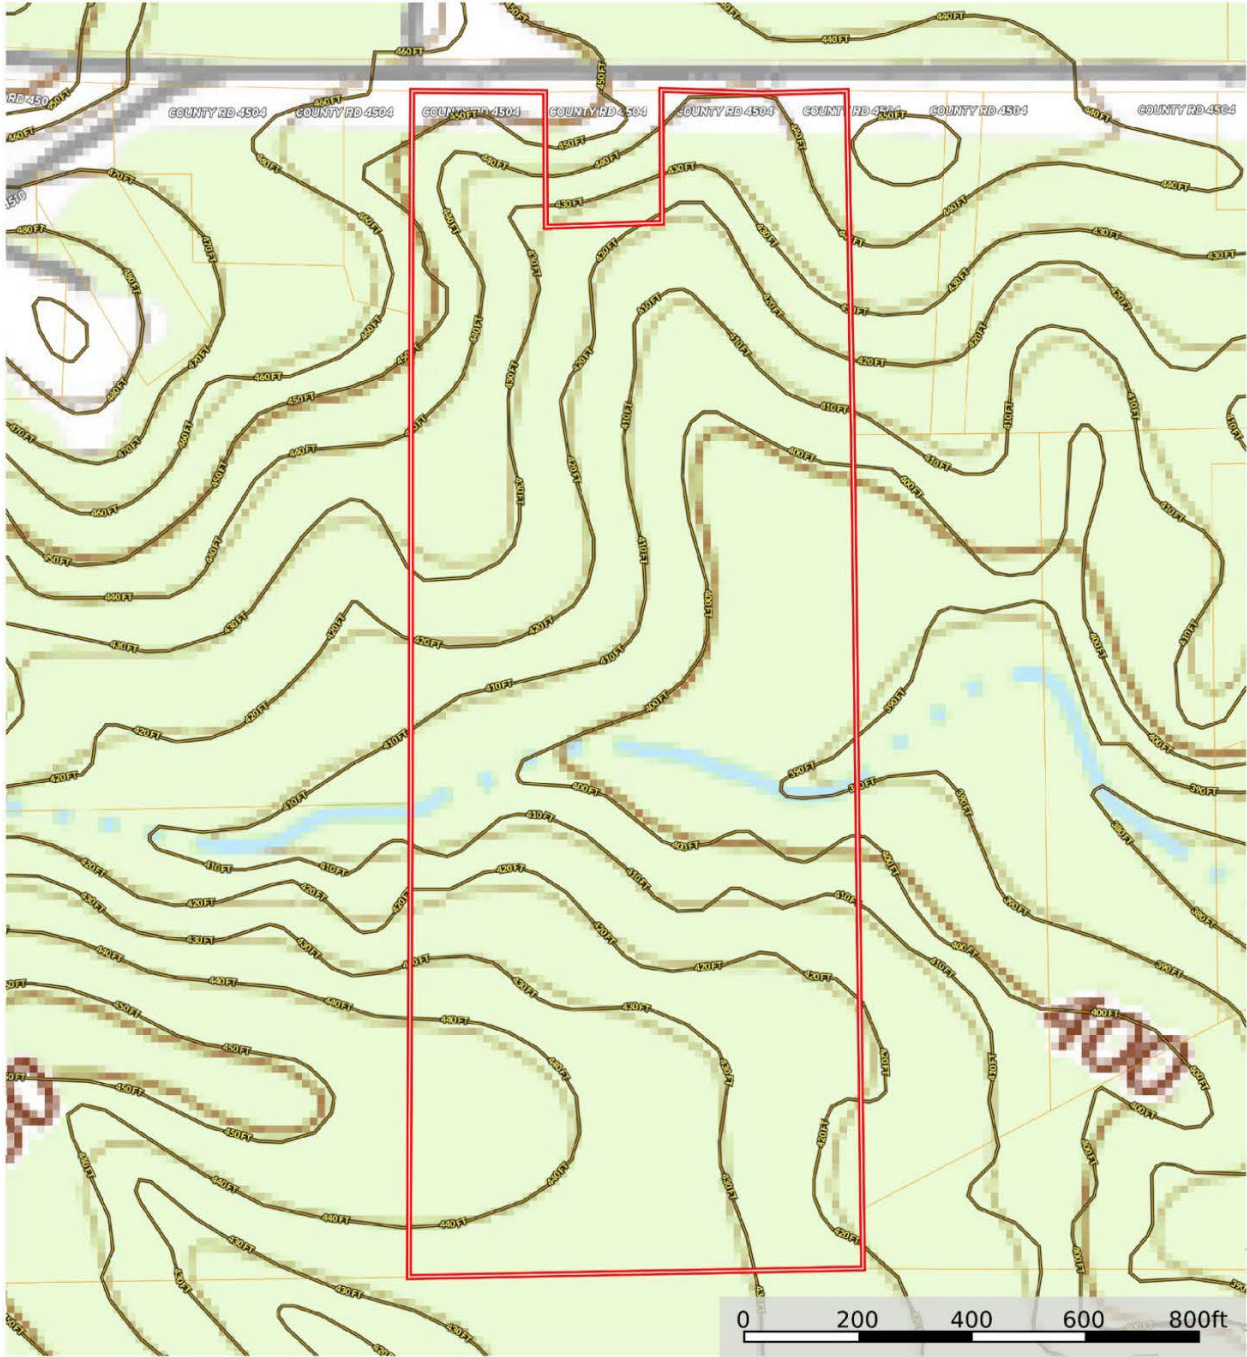

38.02ac, Cherokee County, TX
Texas, AC +/-

 Boundary

 The information contained herein was obtained from sources deemed to be reliable. Land id® Services makes no warranties or guarantees as to the completeness or accuracy thereof.