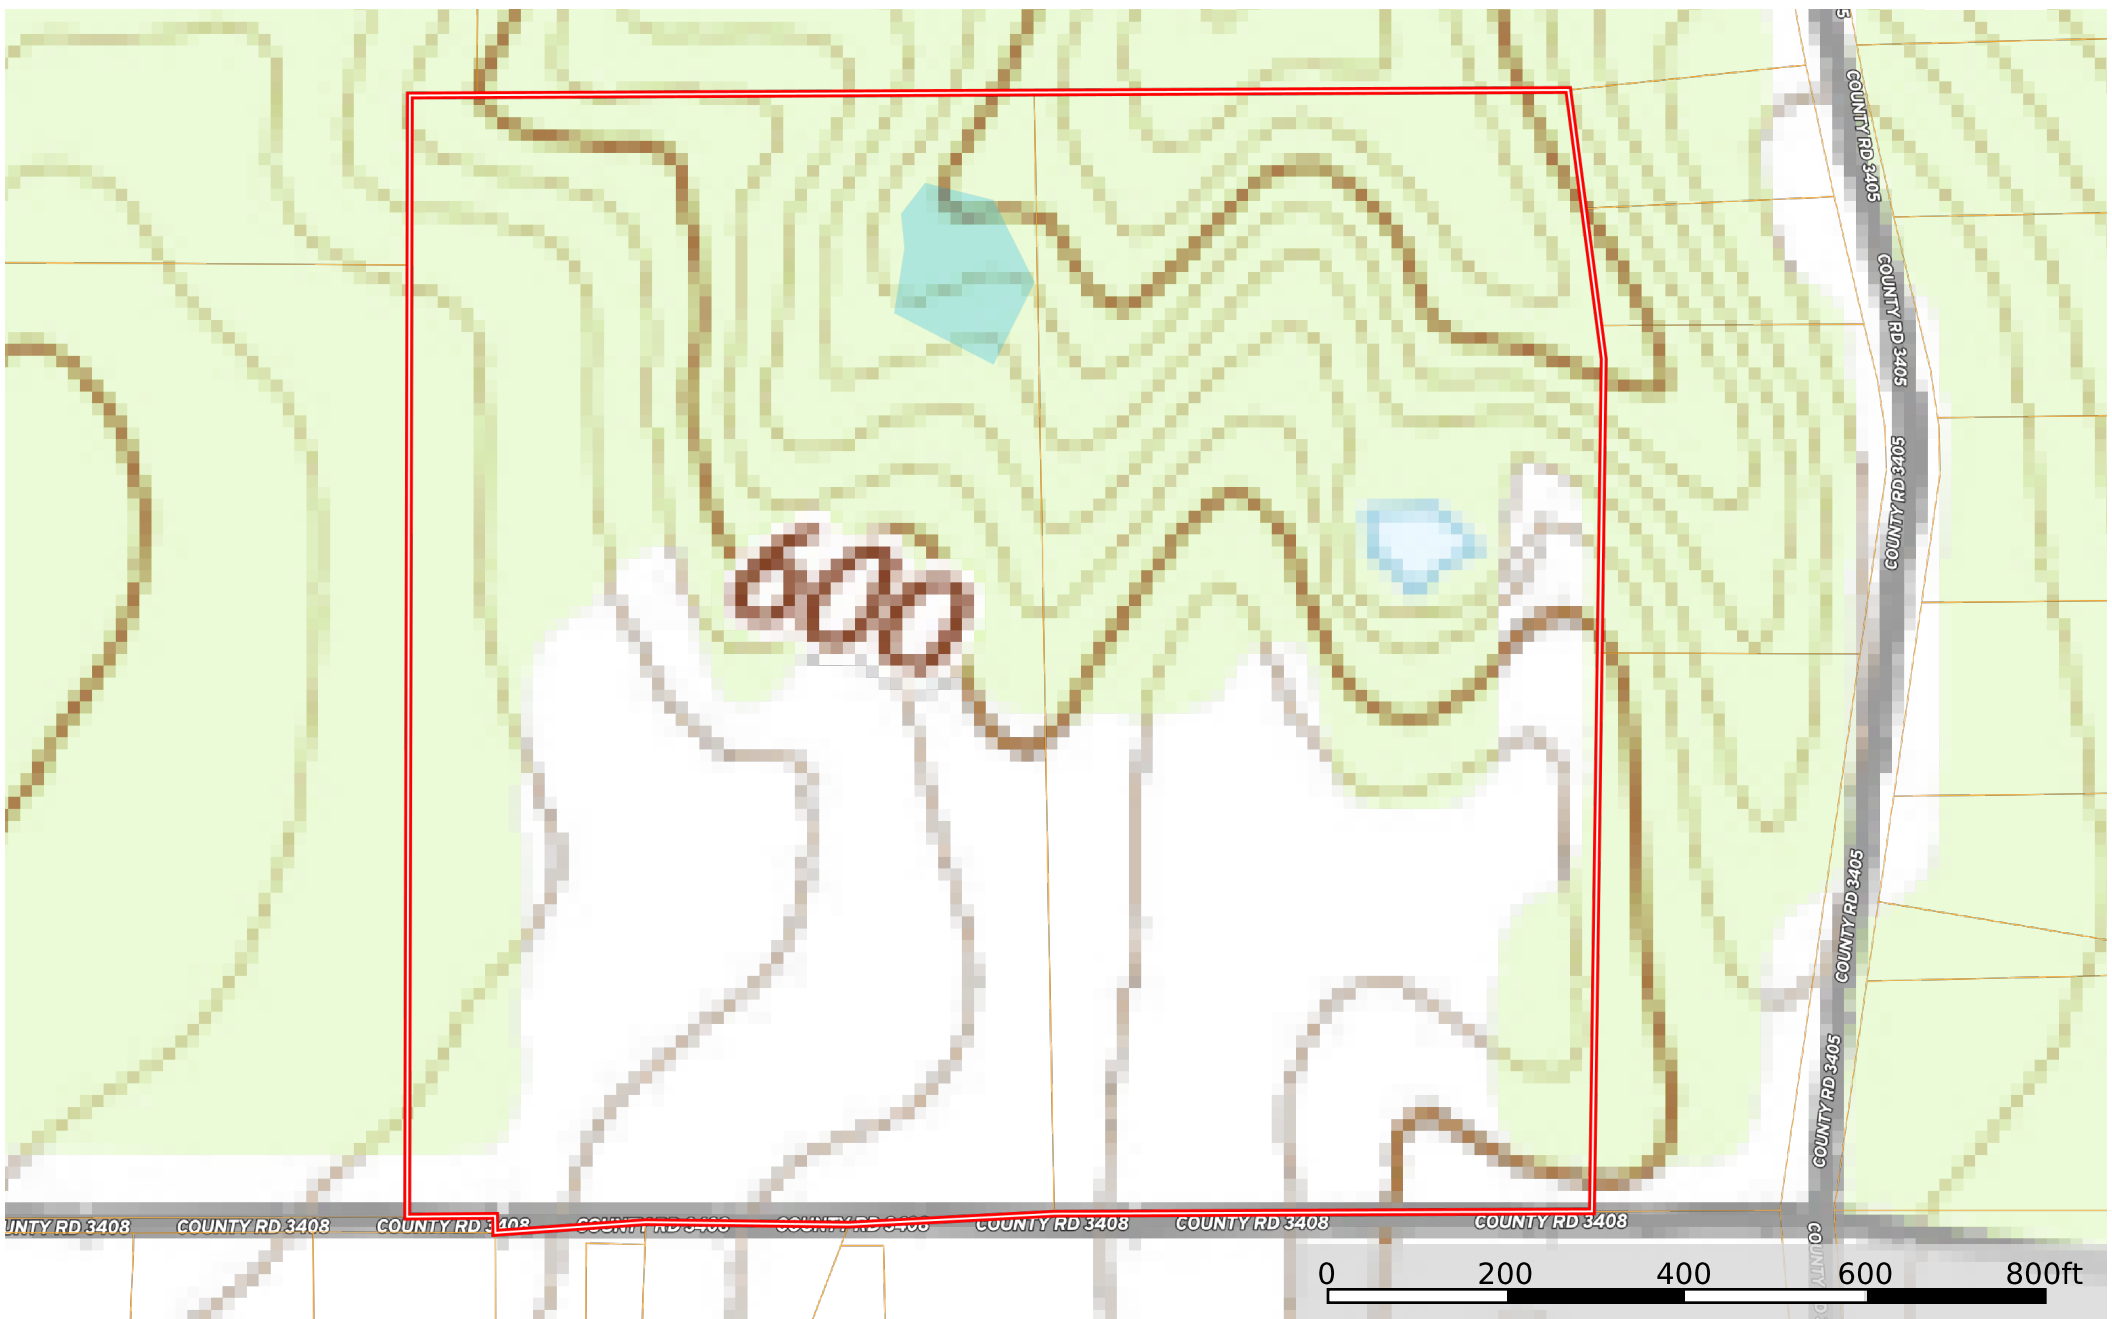

1695 Cr 3408, Jacksonville, TX, 75766
Texas, AC +/-

 Boundary  Pond / Tank